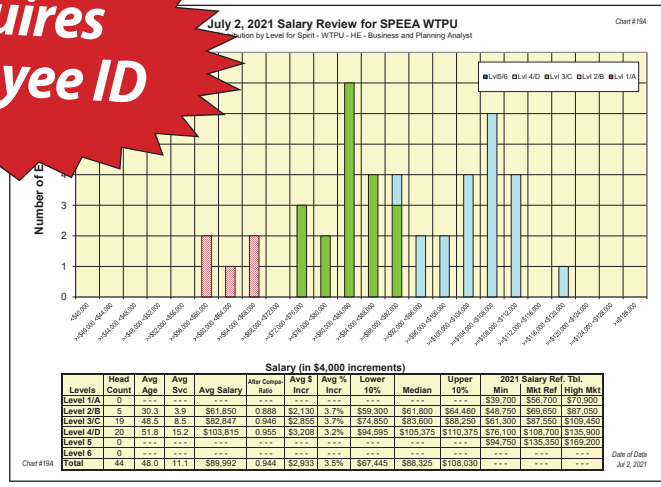

SPEEA-Spirit

Requires employee ID

2021 salary charts online

www.speea.org
(Member Tools/Salary Charts)

Bulletin Board Number

#21-075 Wichita

December

•• Bulletin Board Notice ••