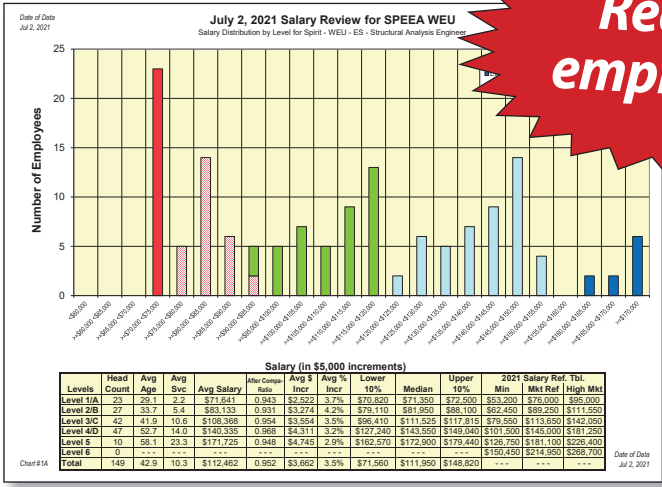

SPEEA-Spirit

Requires employee ID

2021 salary charts online

www.speea.org
(Member Tools/Salary Charts)

Bulletin Board Number

#21-075 Wichita

December

•• Bulletin Board Notice ••